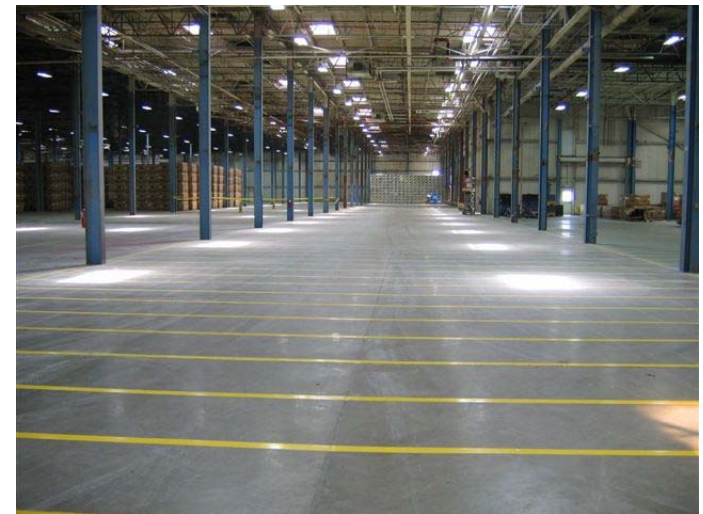

Property Highlights

- 262,000 SF warehouse/distribution facility on 63.80 acres.
- Fifteen (15) 9'x10' dock-high doors with seals, levelers and door locks and a number of grade-level drive-in doors located around the facility.
- Heavy Power with 13,200 volt, 460 amp, Delta-Wye to 480/277; power fed via underground to facility and extensive Buss bar located throughout.
- Ceiling Heights: 25' - 30' clear.
- Column Spacing: 29'x60' and 29'x50'.
- Lighting: T-5 Fixtures and skylights.
- Sprinkler: 100% ESFR sprinkler system.
- HVAC: full HVAC located in Office and heat provided throughout facility by gas-fired heaters. Ventilation fans to circulate air.
- Ample vehicle and trailer parking.
- 6" reinforced concrete floor.
- New TPO roof installed 2015 with 15-year warranty.
- CSX rail borders the south side of the facility.
- Six (6) unit tanks for liquid storage.

Tenant

- **NSK Steering Systems America, Inc.**
- Term: 8 Years
- Commencement Date: 8/6/2018
- Rent Increases: 2%
- Profile: NSK is a global manufacturer of ball and roller bearings, linear motion technology, automotive components and steering systems. NSK was founded in Japan in 1916. With its main headquarters in Tokyo, NSK employs With 31,000 in 210 facilities around the world. NSK did $8.5 billion in sales in 2017.