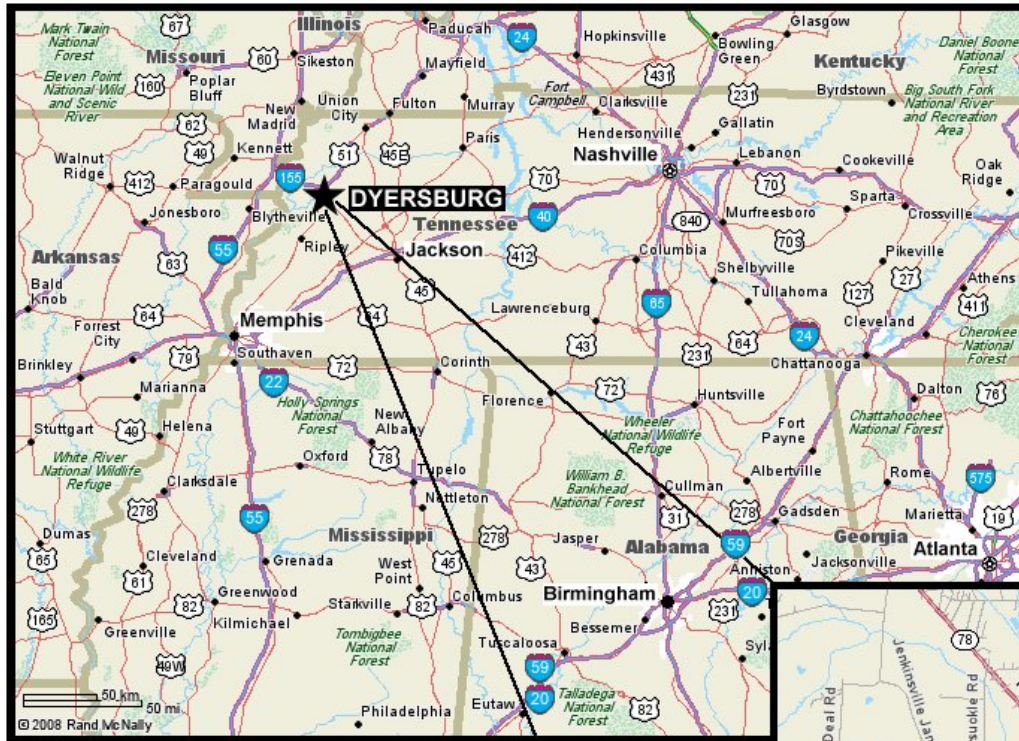

AVAILABLE

1 Bekaert Road, Dyersburg, TN

Industrial Building *Investment Opportunity*

- 262,000 Sq. Ft. facility
- 100% Leased
- Industrial Facility on 63.8 Acres
- Heavy Power
- Abundant Parking
- New Roof (2015)
- Cranes
- Convenient access to State Highways 412 and 51 and Interstate 155
- 85 miles northeast of Memphis, TN

David Marks
Tower Investments, LLC
530.668.1000
davidmarks@towerinv.com
www.towerinv.com

TOWER
INVESTMENTS

1 Bekaert Road offers convenient access to State Highway 412, which intersects with Interstate 155 approximately 1 mile to the north-west. Dyersburg is located 85 miles northeast of Memphis, via State Hwy 51. Memphis is also accessible via I-155, which intersects with Interstate 55 twenty-seven miles west of Dyersburg. I-55 intersects with Interstates 40 and 22(future) in Memphis. Via State Hwy 412, Dyersburg is also located 38 miles northwest of Interstate 40. I-40 intersects with Interstates 24 and 65 in Nashville, 136 miles east of where State Hwy 412 intersects I-40 in Jackson, TN.

Tenant

- **NSK Steering Systems America, Inc.**
- Term: 8 Years
- Commencement Date: 8/6/2018
- Rent Increases: 2%
- Profile: NSK is a global manufacturer of ball and roller bearings, linear motion technology, automotive components and steering systems. NSK was founded in Japan in 1916. With its main headquarters in Tokyo, NSK employs With 31,000 in 210 facilities around the world. NSK did \$8.5 billion in sales in 2017.

1 Bekaert Road, Dyersburg, TN

Location Map

City	Distance	Travel Time
Jackson, TN	38	45 min
Memphis, TN	85	1 hr 40 min
Nashville, TN	175	2 hr 38 min
St. Louis, MO	220	3 hr 16 min
Little Rock, AR	237	3 hr 27 min
Jackson, MS	283	4 hr 35 min
Birmingham, AL	287	5 hr 00 min
Lexington, KY	336	5 hr 06 min
Knoxville, TN	352	5 hr 15 min
Atlanta, GA	420	6 hr 10 min
Chicago, IL	470	6 hr 50 min