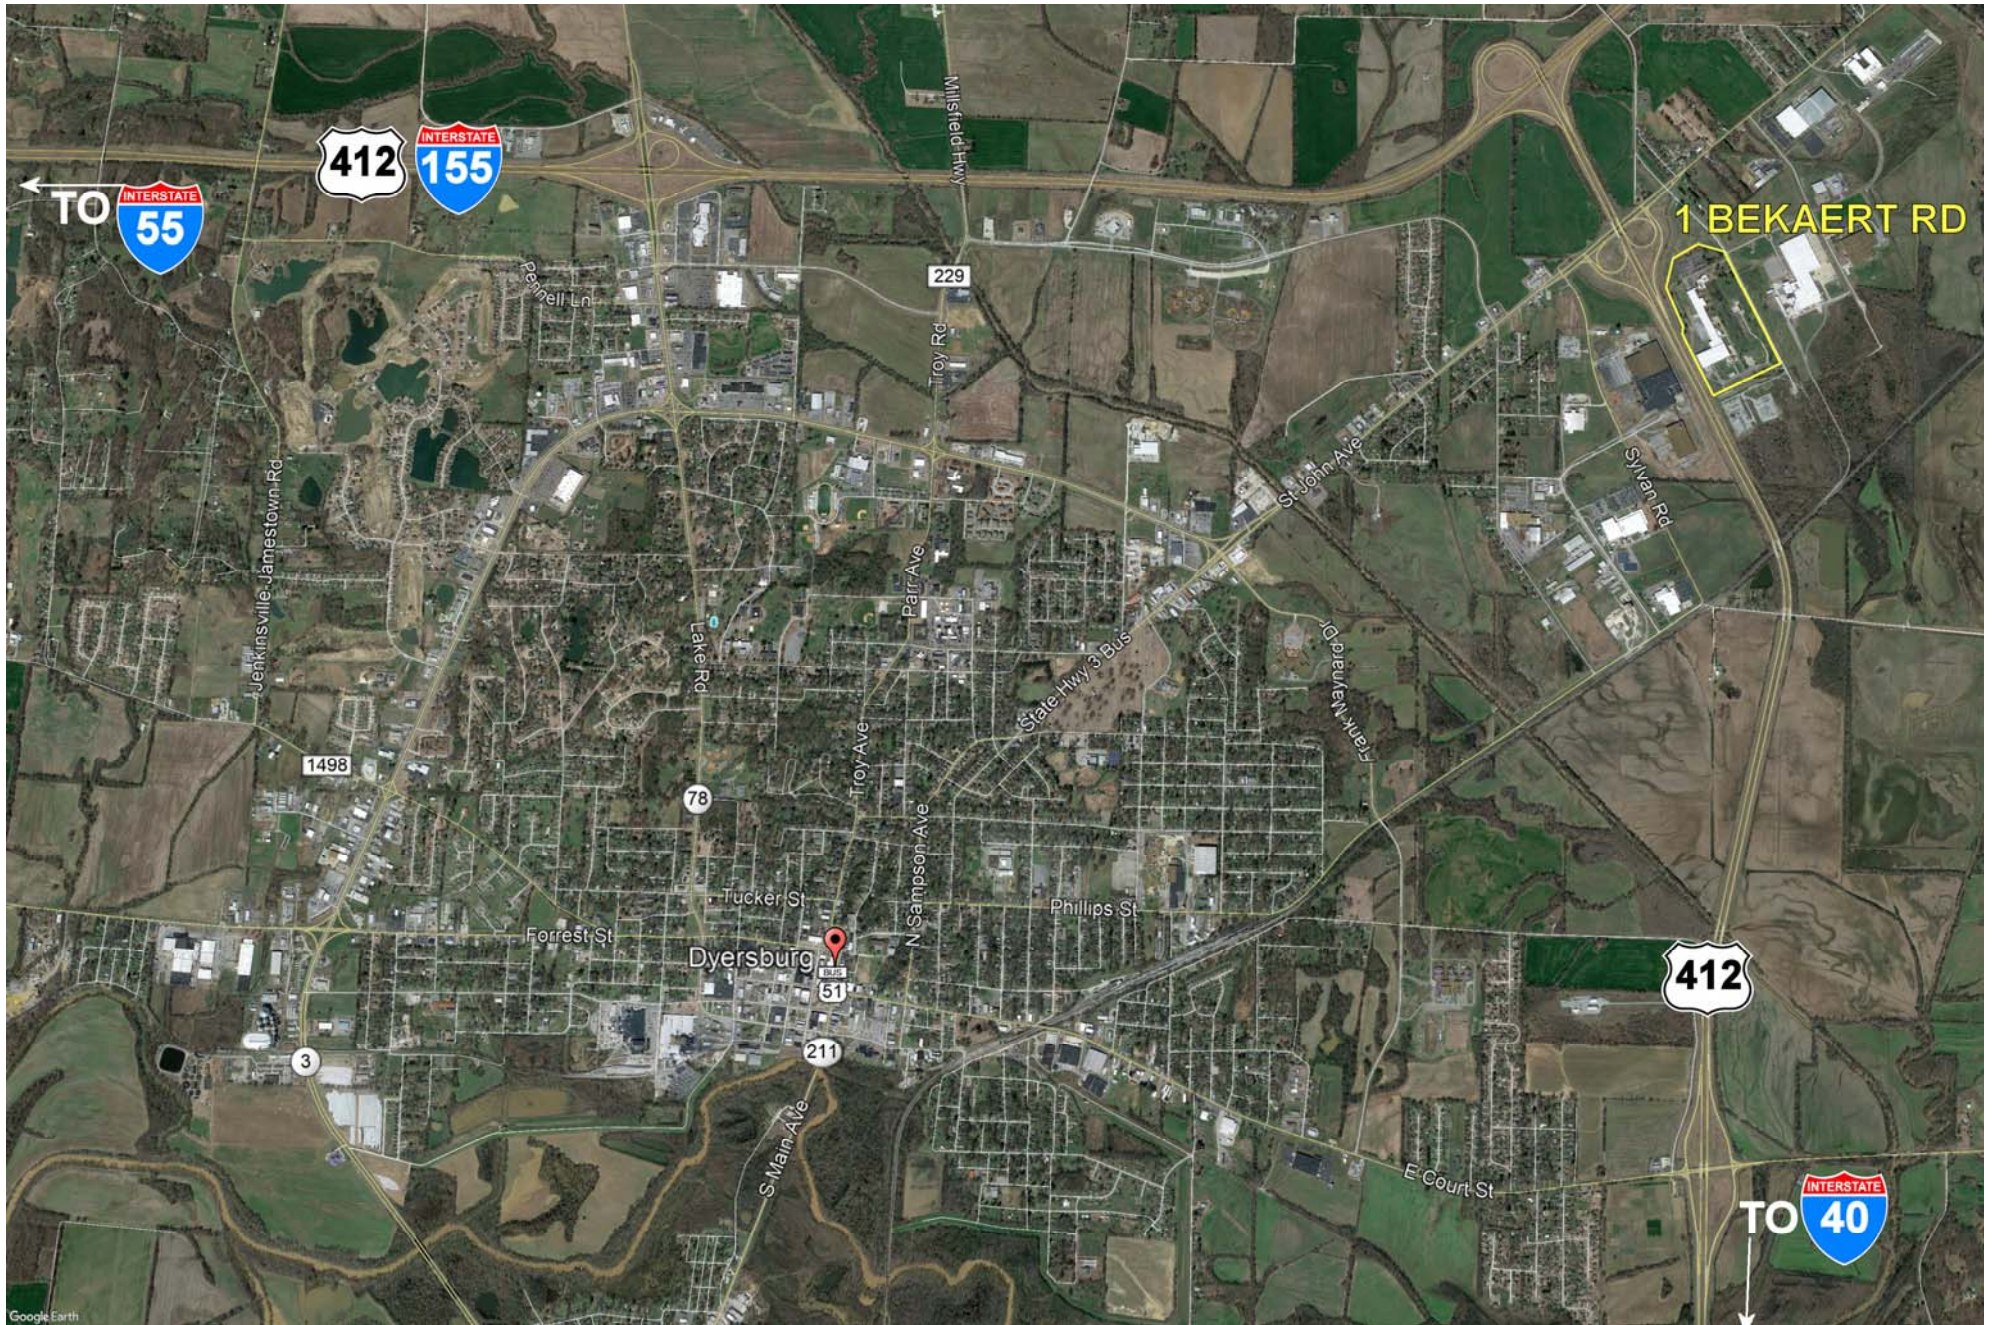

AVAILABLE

1 Bekaert Road, Dyersburg, TN

Industrial Building *Investment Opportunity*

- 262,000 Sq. Ft. facility
- 100% Leased
- Industrial Facility on 63.8 Acres
- Heavy Power
- Abundant Parking
- New Roof (2015)
- Cranes
- Convenient access to State Highways 412 and 51 and Interstate 155
- 85 miles northeast of Memphis, TN

David Marks
Tower Investments, LLC
530.668.1000
davidmarks@towerinv.com
www.towerinv.com

TOWER
INVESTMENTS

1 Bekaert Road offers convenient access to State Highway 412, which intersects with Interstate 155 approximately 1 mile to the north-west. Dyersburg is located 85 miles northeast of Memphis, via State Hwy 51. Memphis is also accessible via I-155, which intersects with Interstate 55 twenty-seven miles west of Dyersburg. I-55 intersects with Interstates 40 and 22(future) in Memphis. Via State Hwy 412, Dyersburg is also located 38 miles northwest of Interstate 40. I-40 intersects with Interstates 24 and 65 in Nashville, 136 miles east of where State Hwy 412 intersects I-40 in Jackson, TN.

Tenant

- **NSK Steering Systems America, Inc.**
- Term: 8 Years
- Commencement Date: 8/6/2018
- Rent Increases: 2%
- Profile: NSK is a global manufacturer of ball and roller bearings, linear motion technology, automotive components and steering systems. NSK was founded in Japan in 1916. With its main headquarters in Tokyo, NSK employs With 31,000 in 210 facilities around the world. NSK did \$8.5 billion in sales in 2017.

1 Bekaert Road, Dyersburg, TN

Location Map

City	Distance	Travel Time
Jackson, TN	38	45 min
Memphis, TN	85	1 hr 40 min
Nashville, TN	175	2 hr 38 min
St. Louis, MO	220	3 hr 16 min
Little Rock, AR	237	3 hr 27 min
Jackson, MS	283	4 hr 35 min
Birmingham, AL	287	5 hr 00 min
Lexington, KY	336	5 hr 06 min
Knoxville, TN	352	5 hr 15 min
Atlanta, GA	420	6 hr 10 min
Chicago, IL	470	6 hr 50 min